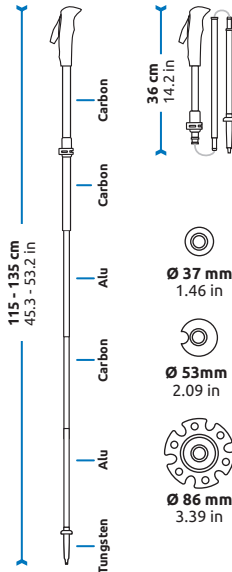

www.camp.it - contact@camp.it

June 2021 - Rev. 4 © C.A.M.P. SpA

CARBON MIX

Ref. 2623

444 g (pair)
15.7 oz

SKY CARBON EVO

Ref. 2624

410 g (pair)
14.5 oz

SONIC ALU EVO

Ref. 2625

470 g (pair)
16.6 oz

FOR EXPERT USER

MICRO REGOLAZIONE • MICRO-ADJUSTMENT
MICRO-AJUSTEMENT