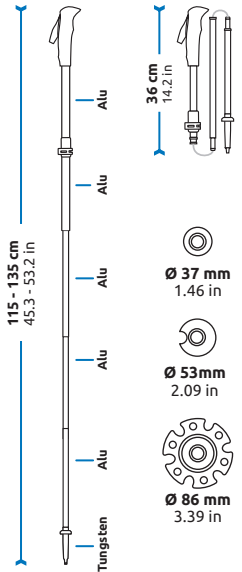

www.camp.it - contact@camp.it

June 2021 - Rev. 4 © C.A.M.P. SpA

CARBON MIX

Ref. 2623

444 g (pair)
15.7 oz

SKY CARBON EVO

Ref. 2624

410 g (pair)
14.5 oz

SONIC ALU EVO

Ref. 2625

470 g (pair)
16.6 oz

FOR EXPERT USER

MICRO REGOLAZIONE • MICRO-ADJUSTMENT
MICRO-AJUSTEMENT