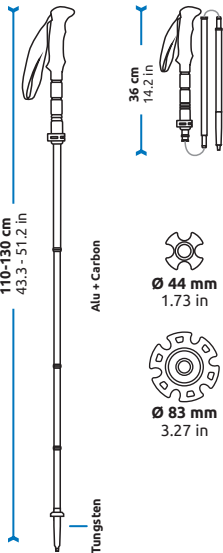

www.camp.it - contact@camp.it

June 2021 - Rev. 4 © C.A.M.P. SpA

CARBON MIX

Ref. 2623

444 g (pair)
15.7 oz

SKY CARBON EVO

Ref. 2624

410 g (pair)
14.5 oz

SONIC ALU EVO

Ref. 2625

470 g (pair)
16.6 oz

FOR EXPERT USER

MICRO REGOLAZIONE • MICRO-ADJUSTMENT
MICRO-AJUSTEMENT